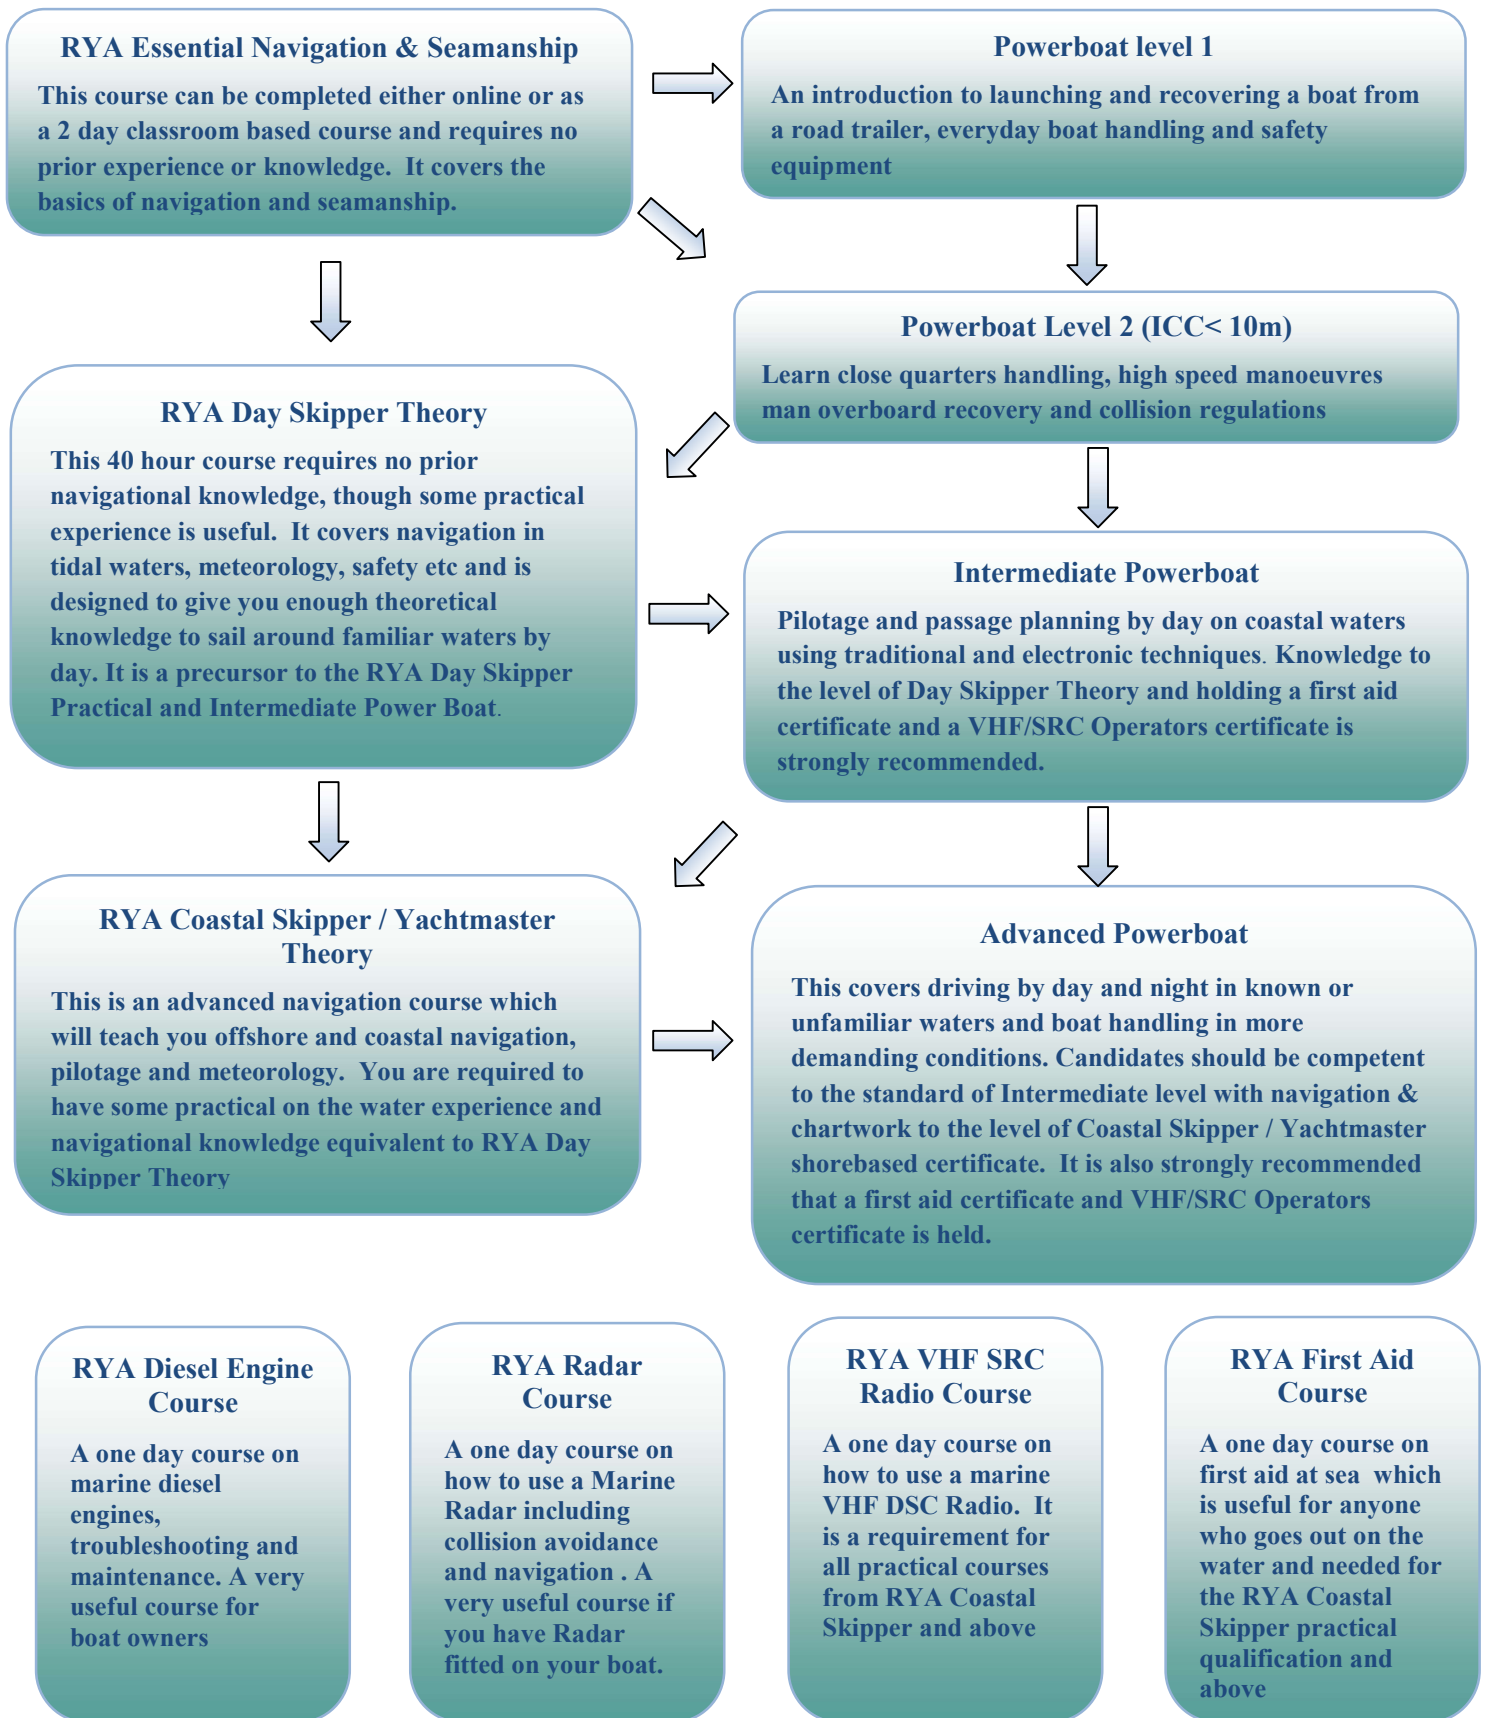

Emsworth School of Navigation - RYA Training Ladder – Power

THEORY COURSES

PRACTICAL COURSES

Note all of the support courses can be completed at any level of experience but some such as the RYA VHF SRC Radio Course and RYA First Aid Course are recommended from Intermediate Powerboat Practical level onwards

Emsworth School of Navigation

RYA Training Ladder – Motor Cruising

THEORY COURSES

PRACTICAL COURSES

Note all of the support courses can be completed at any level of experience but some such as the RYA VHF SRC Radio Course and RYA First Aid Course are recommended from Intermediate Powerboat Practical level onwards