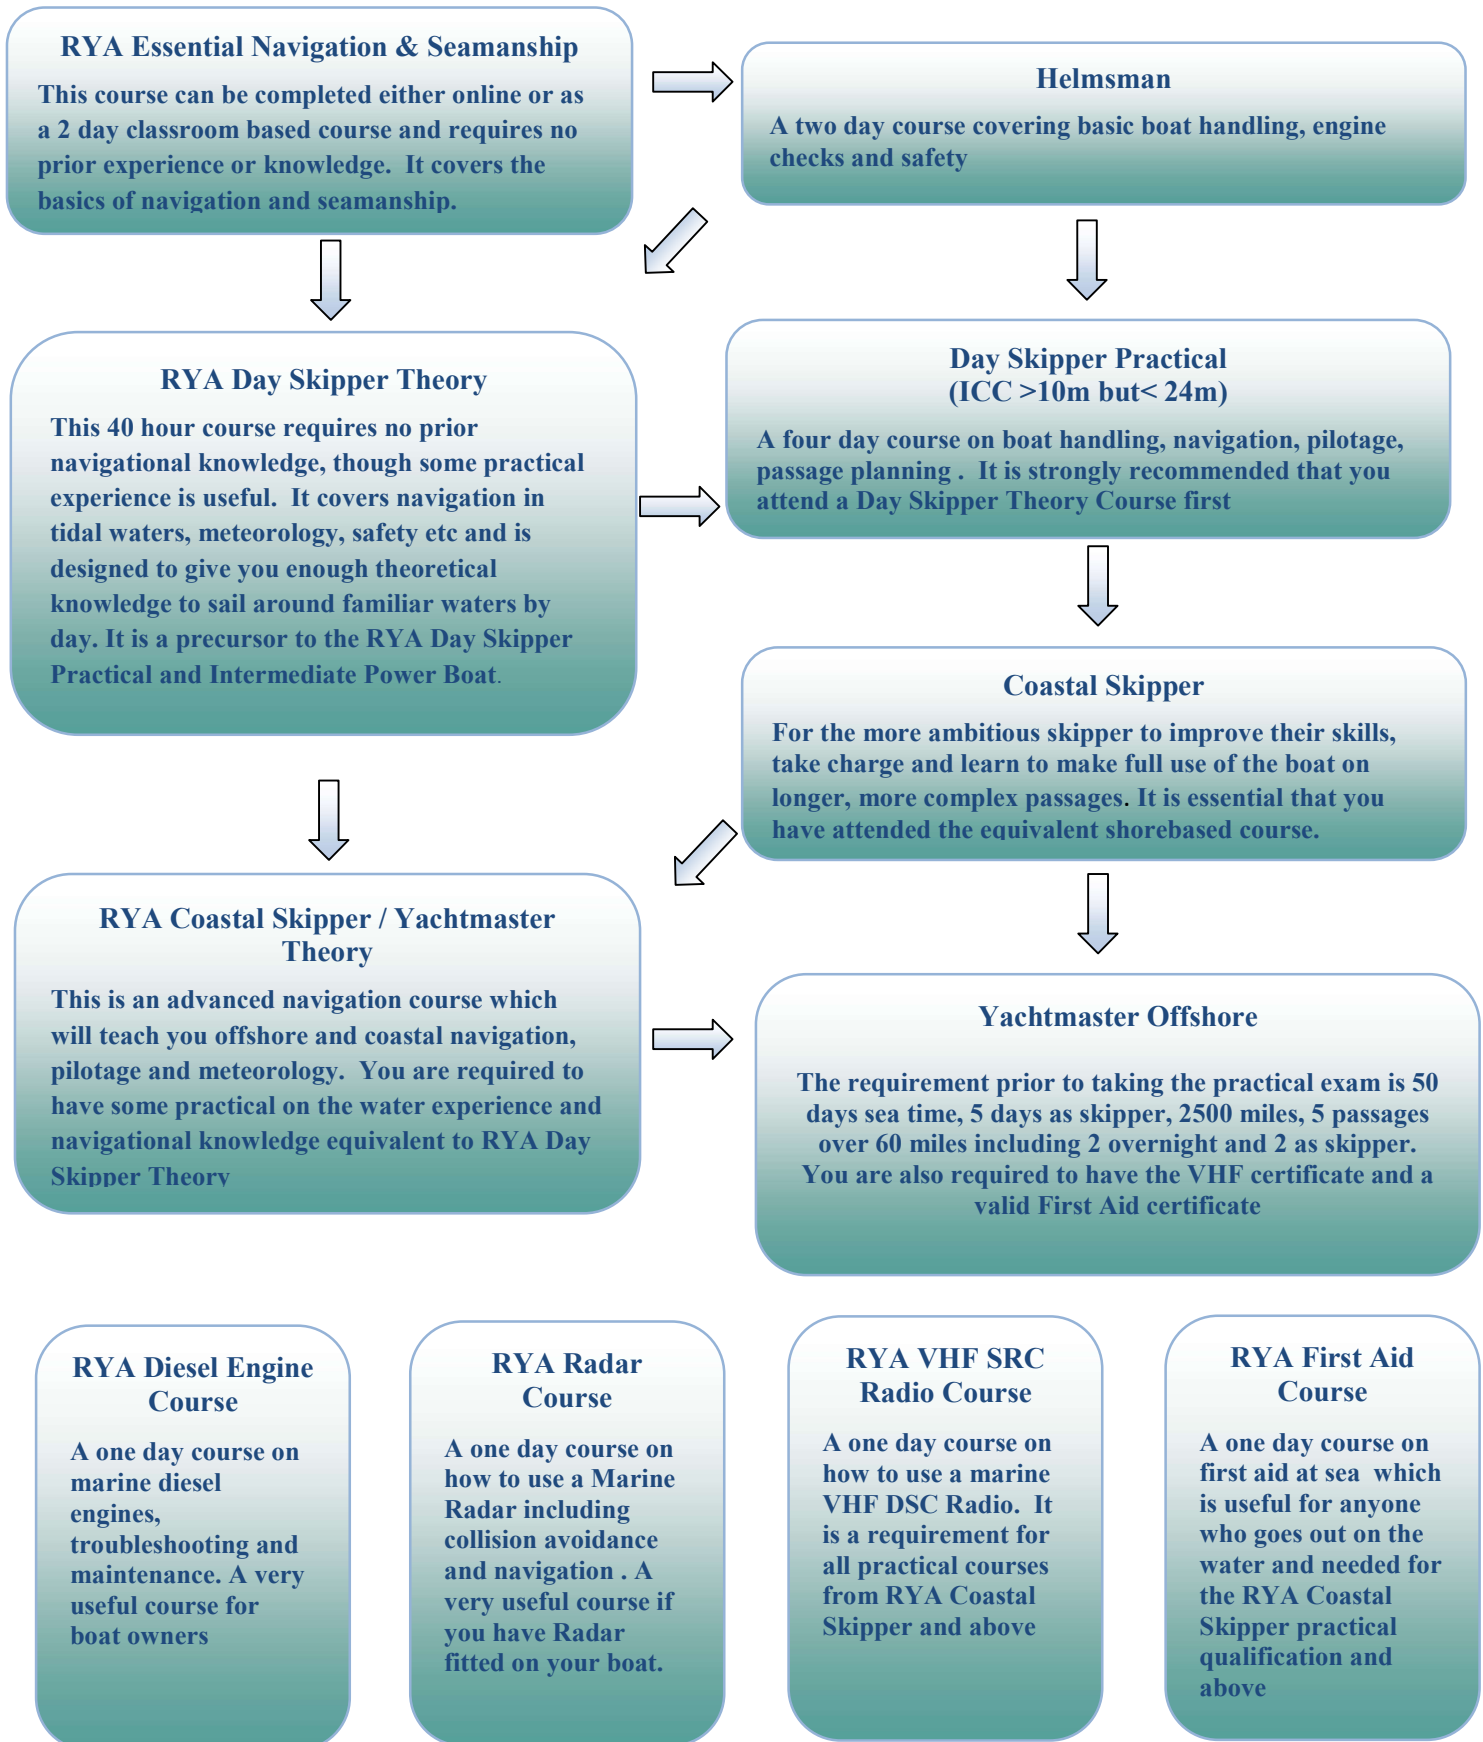

Emsworth School of Navigation - RYA Training Ladder – Power

THEORY COURSES

PRACTICAL COURSES

Note all of the support courses can be completed at any level of experience but some such as the RYA VHF SRC Radio Course and RYA First Aid Course are recommended from Intermediate Powerboat Practical level onwards

Emsworth School of Navigation

RYA Training Ladder – Motor Cruising

THEORY COURSES

PRACTICAL COURSES

Note all of the support courses can be completed at any level of experience but some such as the RYA VHF SRC Radio Course and RYA First Aid Course are recommended from Intermediate Powerboat Practical level onwards